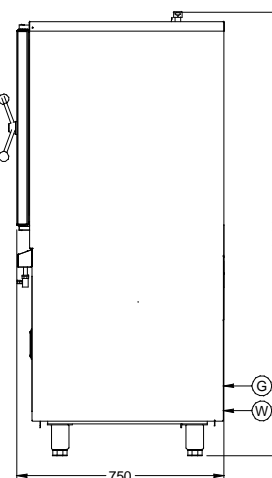

## Specifications

Model	OG7502	OG7504
External height (mm)	1600	1600
External width (mm)	600	600
External depth (mm)	950	750
Usable internal capacity h x w x d (mm)	545x 680 x 720	545 x 480 x 720
Oven shelf size w x d (mm)	530 x 650	530 x 450
Capacity	6 x 2/1GN	6 x 1/1GN
Net weight unpacked (kg)	156	129.2
Gross weight packed (kg)	171	144.2
Shipping volume (m <sup>3</sup> )	1.573	
Total heat input Natural (kW)	13.0	
Total heat input Propane (kW)	13.0	
Gas consumption at full rate Natural (m <sup>3</sup> h <sup>-1</sup> )	1.24	
Gas consumption at full rate Propane (kg h <sup>-1</sup> )	0.93	
Gas inlet	G ½ female	
Btu/h conversion	kW x 3412	