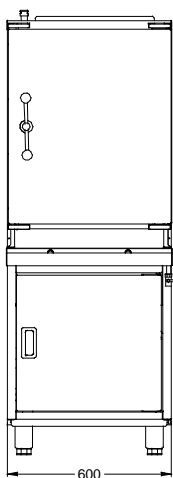

## Specifications

Model	OG7502	OG7504
External height (mm)	1600	1600
External width (mm)	600	600
External depth (mm)	950	750
Usable internal capacity h x w x d (mm)	545x 680 x 720	545 x 480 x 720
Oven shelf size w x d (mm)	530 x 650	530 x 450
Capacity	6 x 2/1GN	6 x 1/1GN
Net weight unpacked (kg)	156	129.2
Gross weight packed (kg)	171	144.2
Shipping volume (m <sup>3</sup> )	1.573	
Total heat input Natural (kW)	13.0	
Total heat input Propane (kW)	13.0	
Gas consumption at full rate Natural (m <sup>3</sup> h <sup>-1</sup> )	1.24	
Gas consumption at full rate Propane (kg h <sup>-1</sup> )	0.93	
Gas inlet	G ½ female	
Btu/h conversion	kW x 3412	