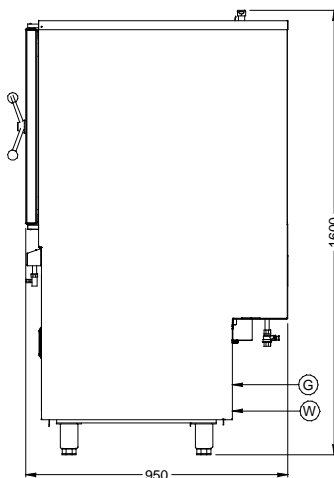

## Specifications

Model	OG7502	OG7504
External height (mm)	1600	1600
External width (mm)	600	600
External depth (mm)	950	750
Usable internal capacity h x w x d (mm)	545x 680 x 720	545 x 480 x 720
Oven shelf size w x d (mm)	530 x 650	530 x 450
Capacity	6 x 2/1GN	6 x 1/1GN
Net weight unpacked (kg)	156	129.2
Gross weight packed (kg)	171	144.2
Shipping volume (m <sup>3</sup> )	1.573	
Total heat input Natural (kW)	13.0	
Total heat input Propane (kW)	13.0	
Gas consumption at full rate Natural (m <sup>3</sup> h <sup>-1</sup> )	1.24	
Gas consumption at full rate Propane (kg h <sup>-1</sup> )	0.93	
Gas inlet	G ½ female	
Btu/h conversion	kW x 3412	